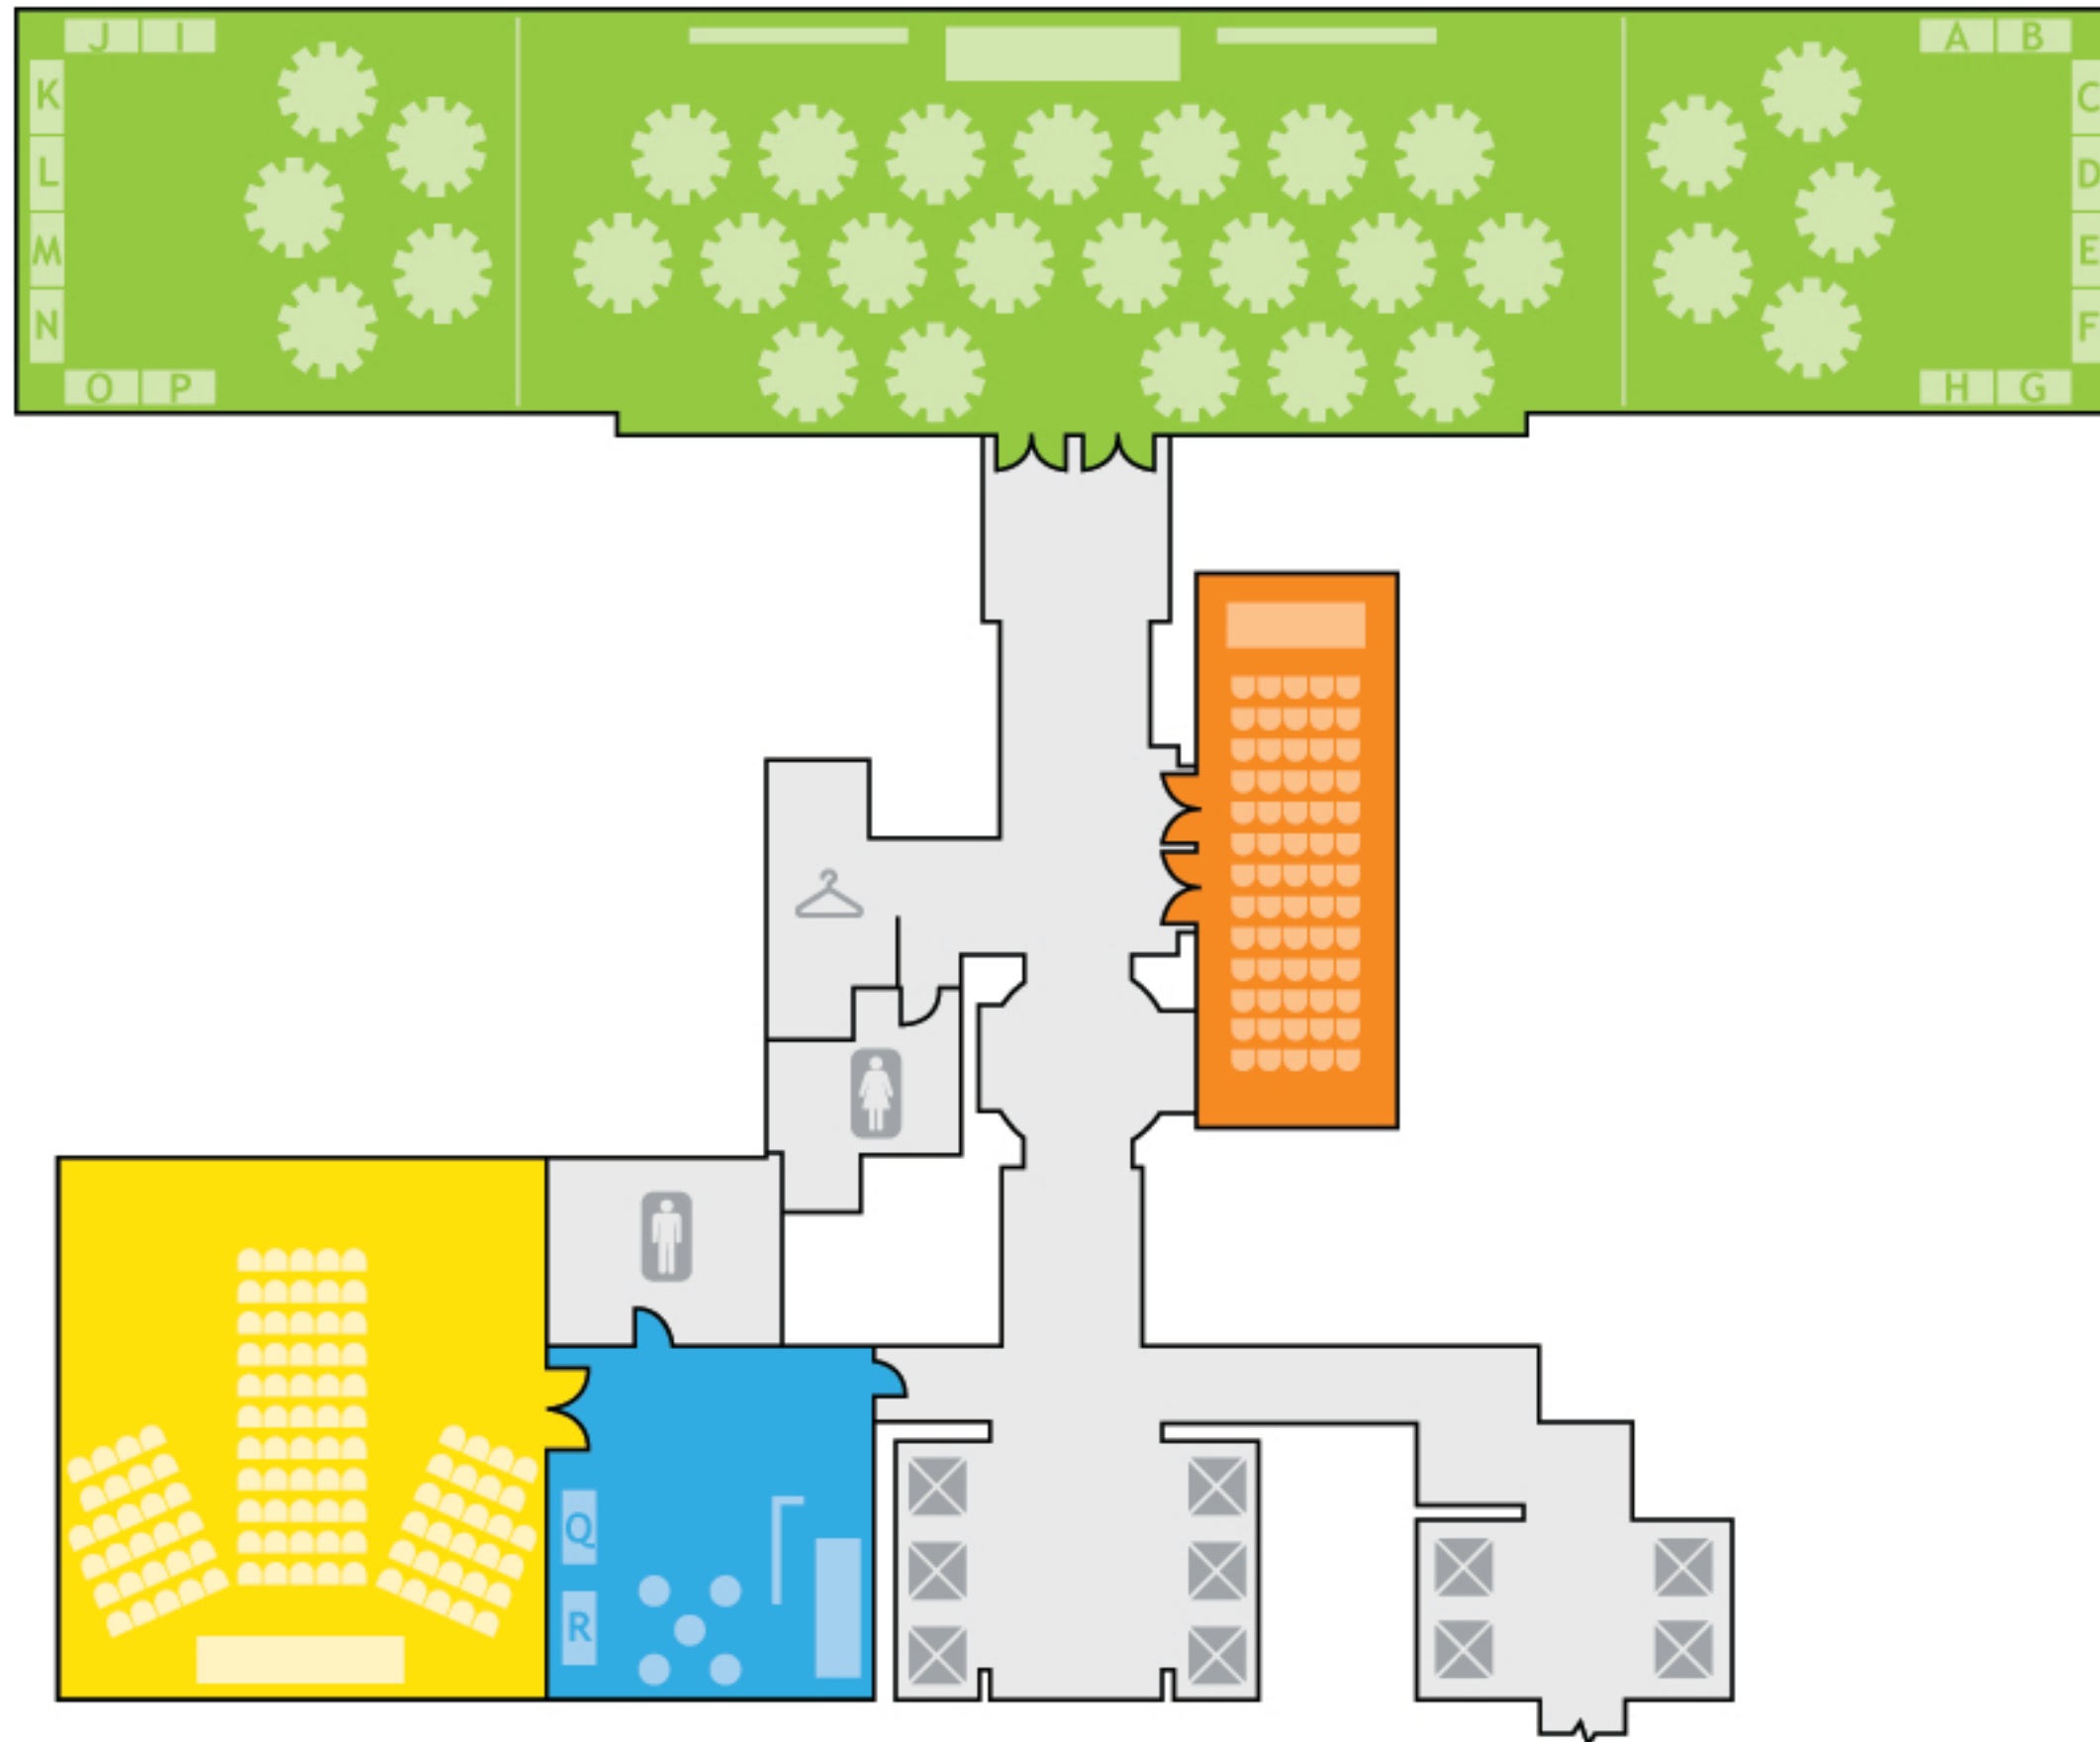

Ticket Summit 2010

January 13-15
The Waldorf=Astoria

Exhibitors

- A - TicketNetwork
- B - TicketNews
- C - New Jersey Nets
- D - NHL
- E - CoreBrand
- F - List Easy
- G - List Easy
- H - Epic Inventory Management
- I - Ticket Broadcast
- J - Ticket Sizzle
- K - Admit One
- L - Acronym Media
- M - That's My Ticket
- N - Marketwire
- O - Ticket Inspector
- P - SeatGeek
- Q - Europe Start Group
- R - eLayaway