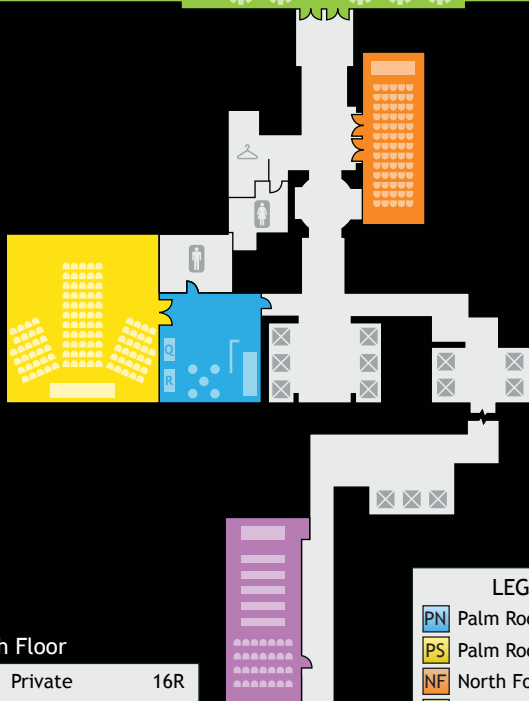

# Ticket Summit 2010

January 13-15

The Waldorf=Astoria

18th Floor

16th Floor

⓪	Private	16R
(i)(i)	Press Room	1617
🪑	Boardroom 1	1615
🪑	Boardroom 2	1621

## LEGEND

PN	Palm Room North
PS	Palm Room South
NF	North Foyer
SR	Starlight Roof
NS	Norse Suite
X	Elevators