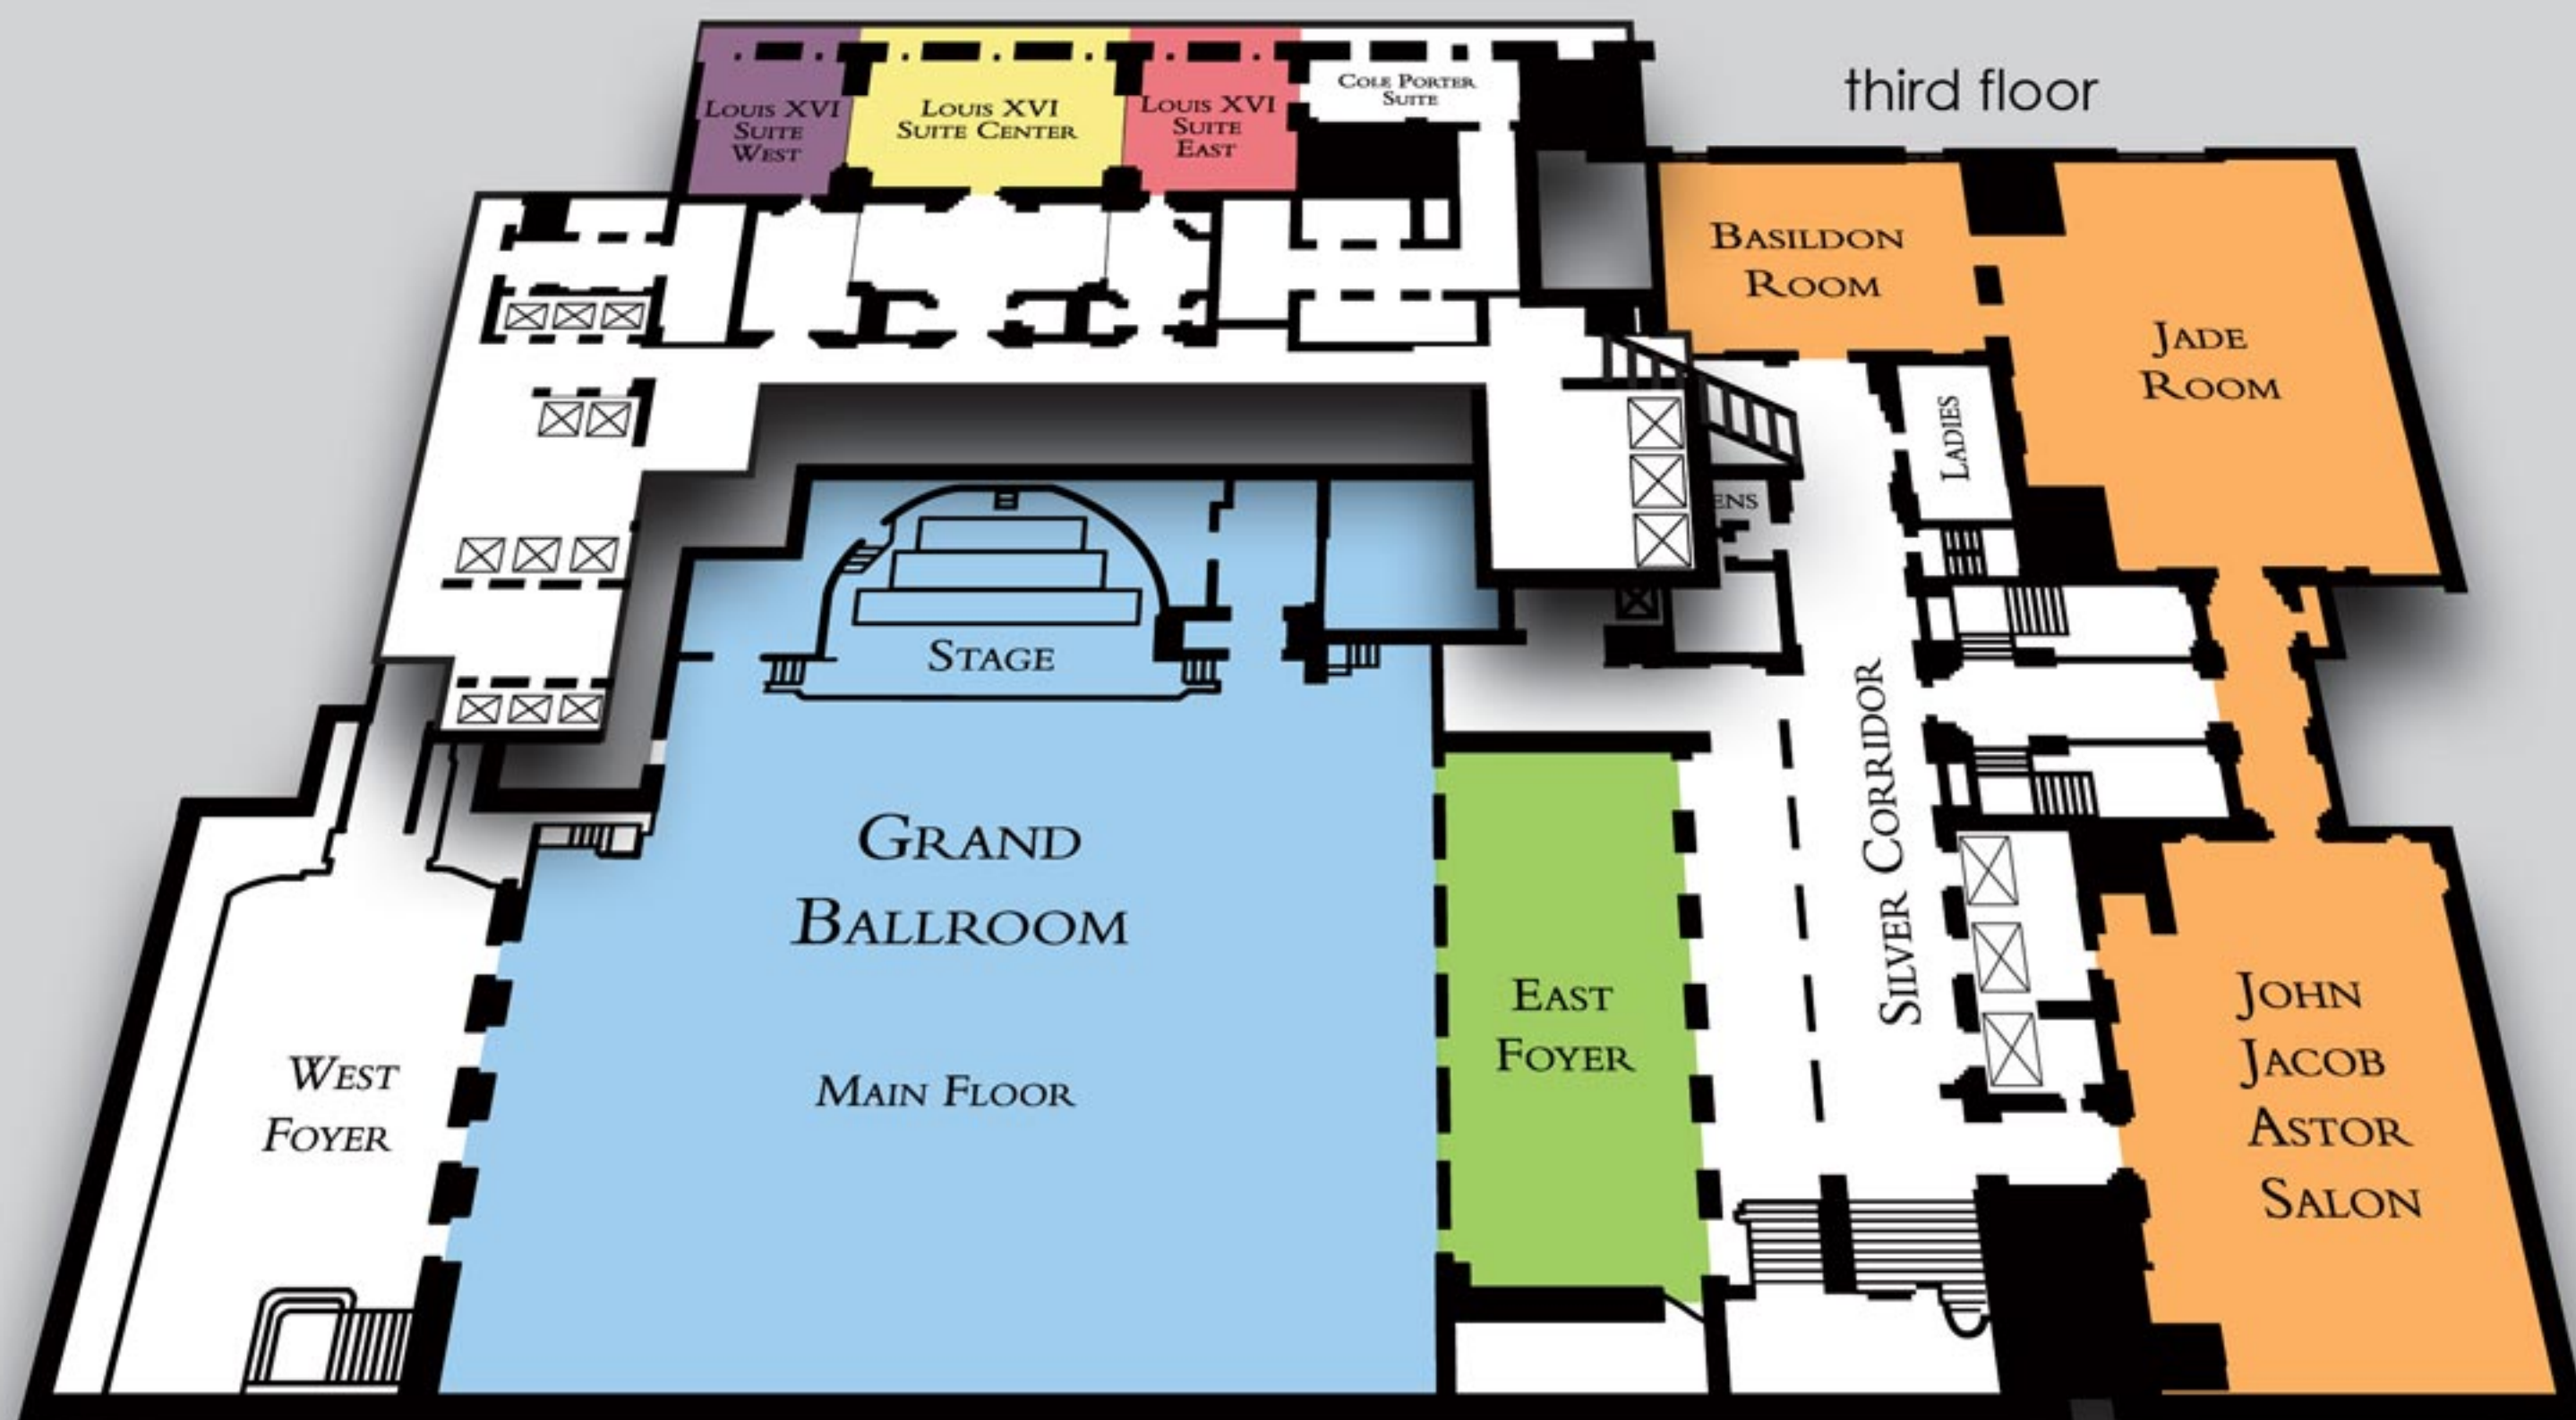

Ticket Summit 2009 NYC

fourth floor

third floor

floorplan guide

grand ballroom:
dining
keynote panels
welcome & closing galas

basildon, jade, astor:
exhibition halls

east foyer:
registration
internet lounge

louis xvi suite - east:
best-practice sessions
point-of-sale™ training sessions

louis xvi suite - center:
panels

louis xvi suite - west:
boardroom (by reservation only)

 **elevator**

 **stairs**